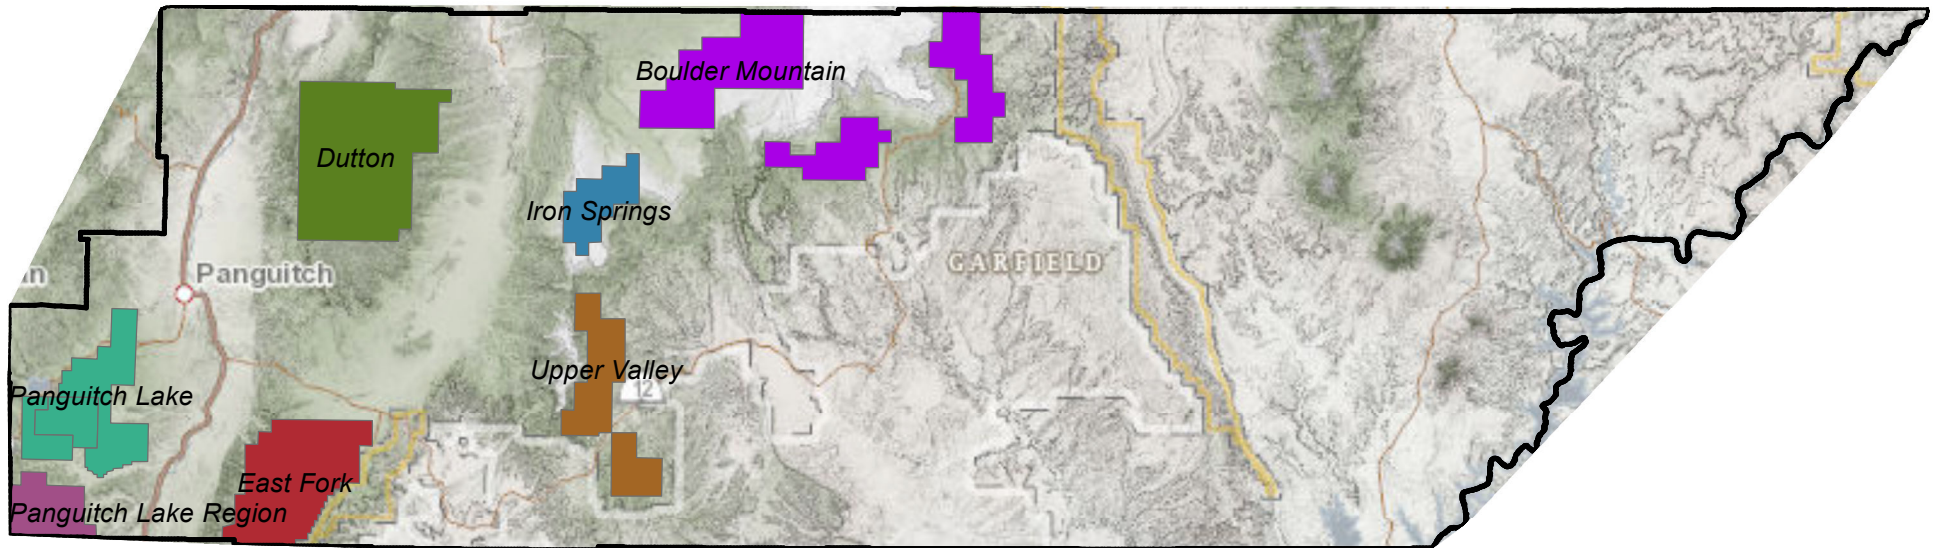

Garfield County Timber Commodity Zones

Legend	
Name	
Iron Springs	Panguitch Lake
Boulder Mountain	Panguitch Lake Region
Dutton	Upper Valley
East Fork	